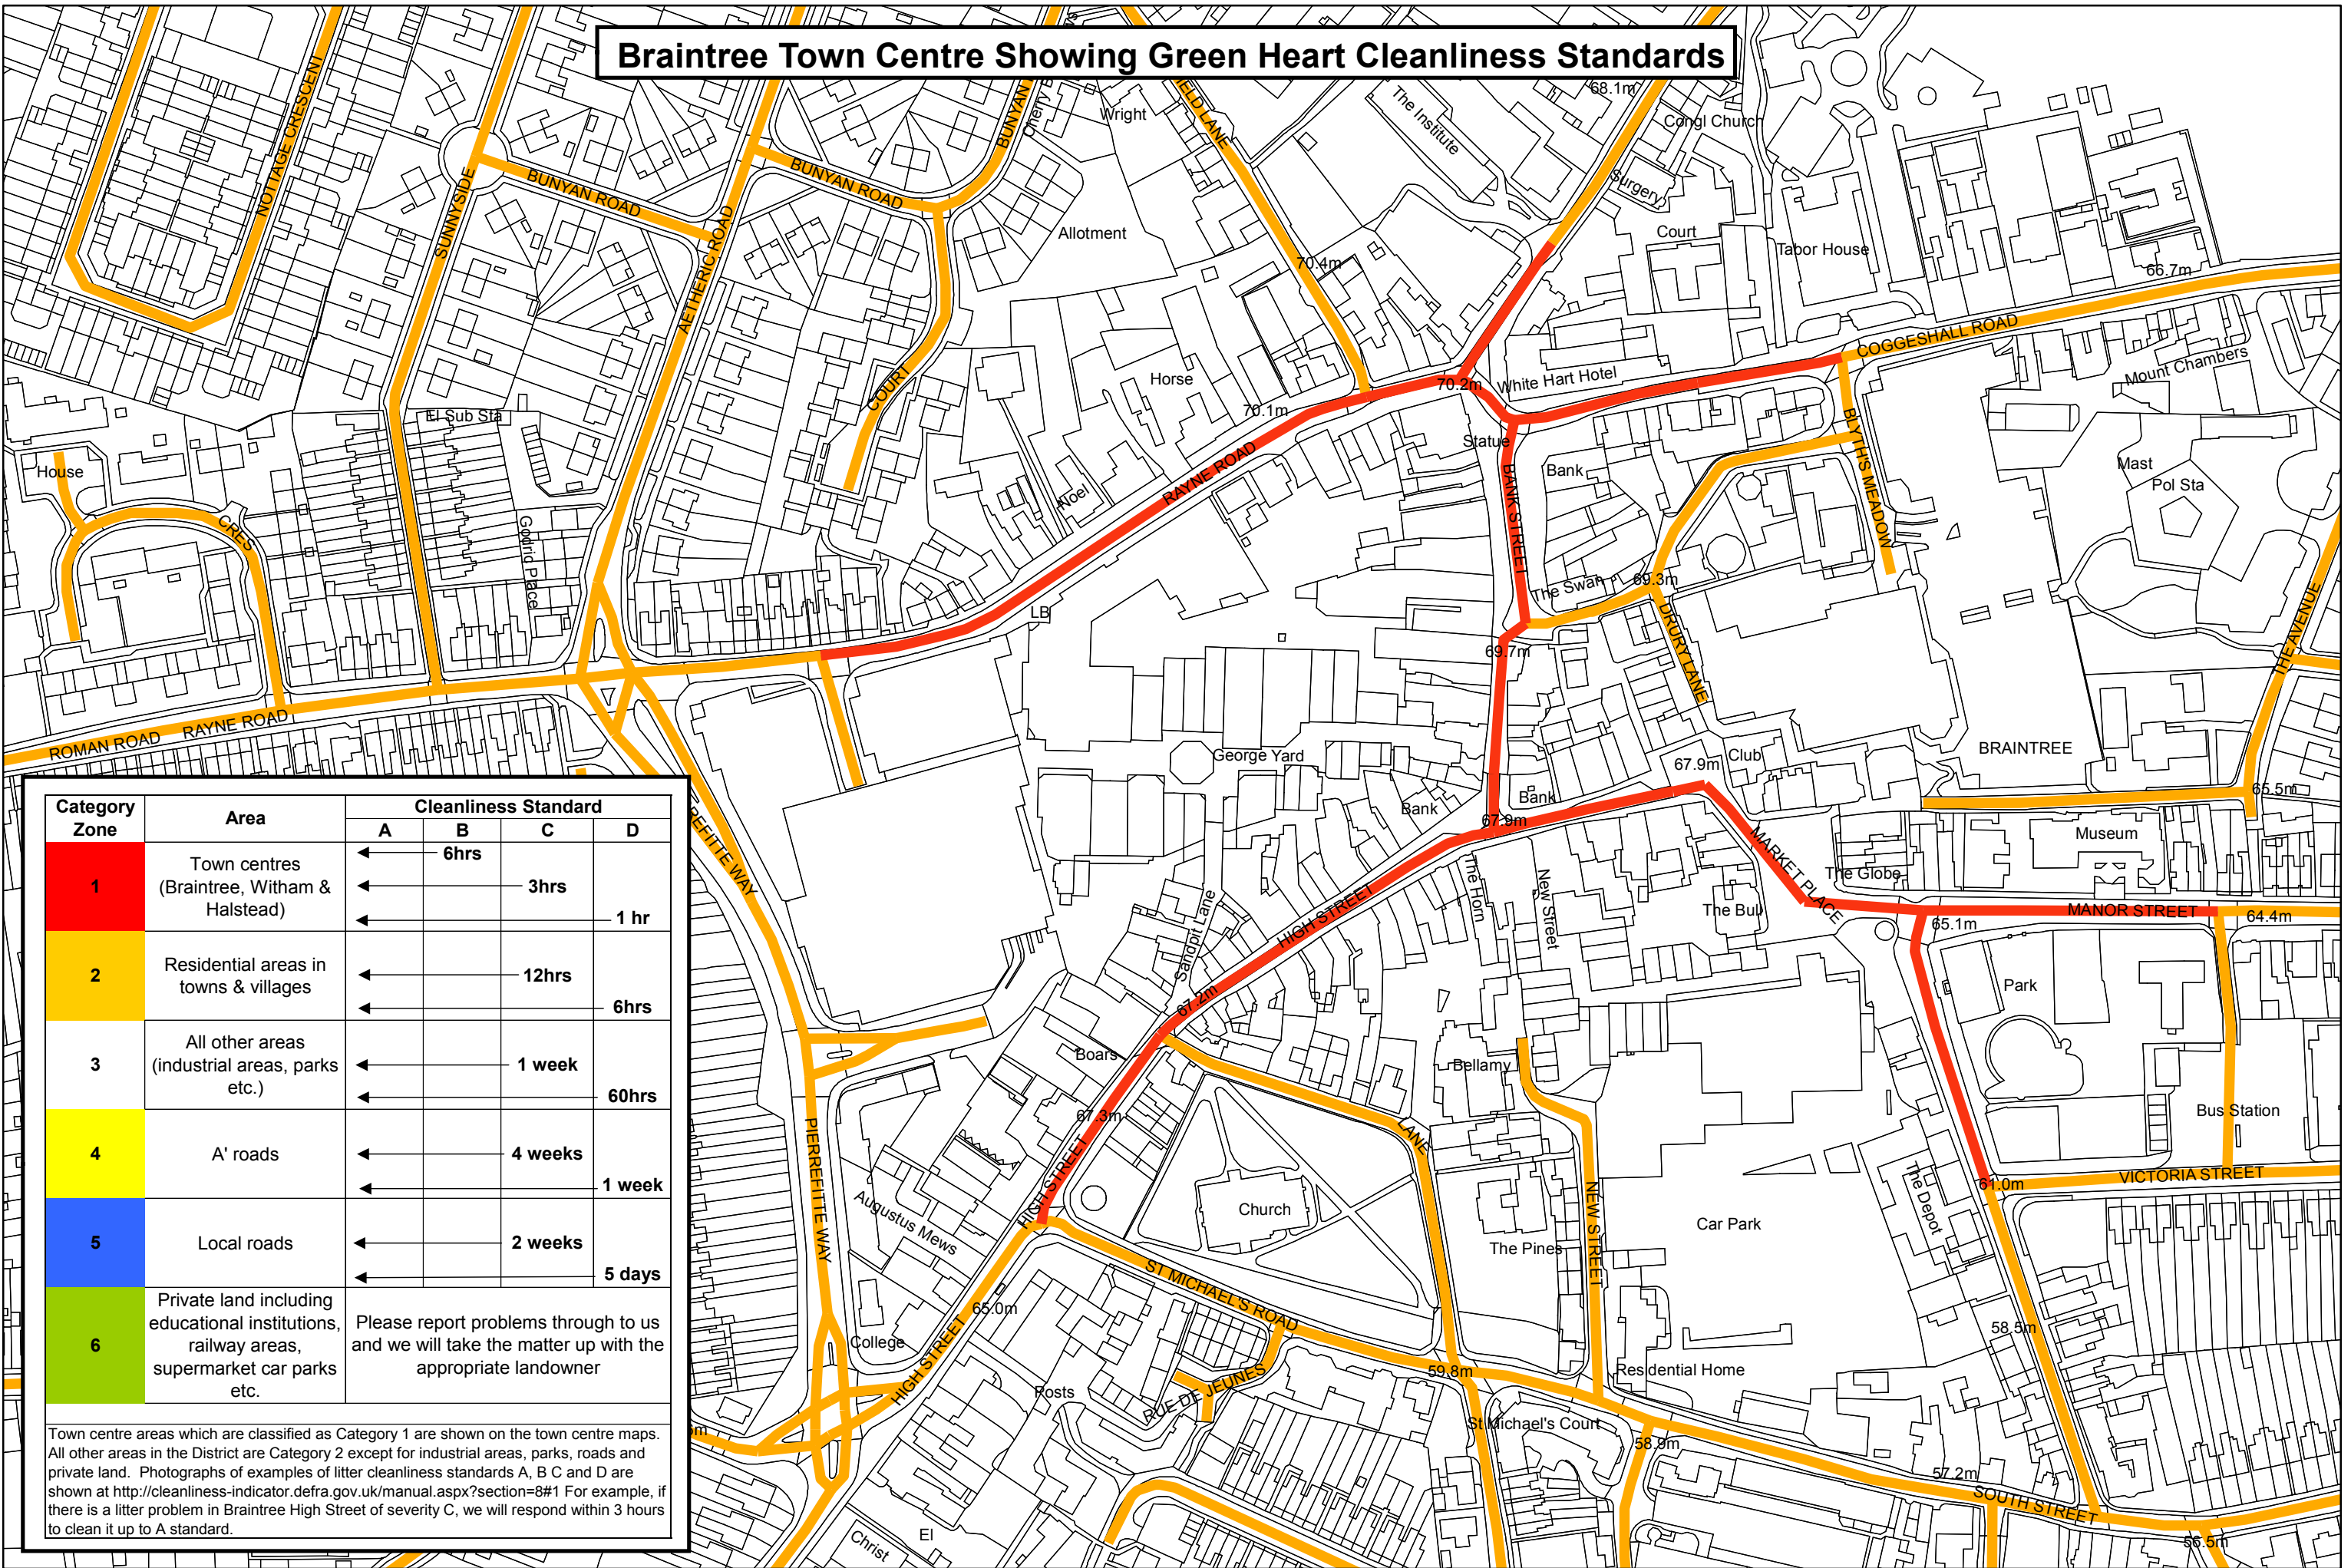

# Braintree Town Centre Showing Green Heart Cleanliness Standards

Category Zone	Area	Cleanliness Standard			
		A	B	C	D
1	Town centres (Braintree, Witham & Halstead)	←	6hrs	←	3hrs
2	Residential areas in towns & villages	←	←	←	12hrs
3	All other areas (industrial areas, parks etc.)	←	←	←	6hrs
4	A' roads	←	←	←	1 week
5	Local roads	←	←	←	2 weeks
6	Private land including educational institutions, railway areas, supermarket car parks etc.	Please report problems through to us and we will take the matter up with the appropriate landowner			

Town centre areas which are classified as Category 1 are shown on the town centre maps. All other areas in the District are Category 2 except for industrial areas, parks, roads and private land. Photographs of examples of litter cleanliness standards A, B C and D are shown at <http://cleanliness-indicator.defra.gov.uk/manual.aspx?section=8#1> For example, if there is a litter problem in Braintree High Street of severity C, we will respond within 3 hours to clean it up to A standard.

"Reproduced from the Ordnance Survey mapping with the permission of the Controller of her Majesty's Stationery Office © Crown Copyright. Unauthorised reproduction infringes Crown Copyright and may lead to prosecutions or civil proceedings." O/S Licence No. LA 100018490. 2010. Braintree District Council