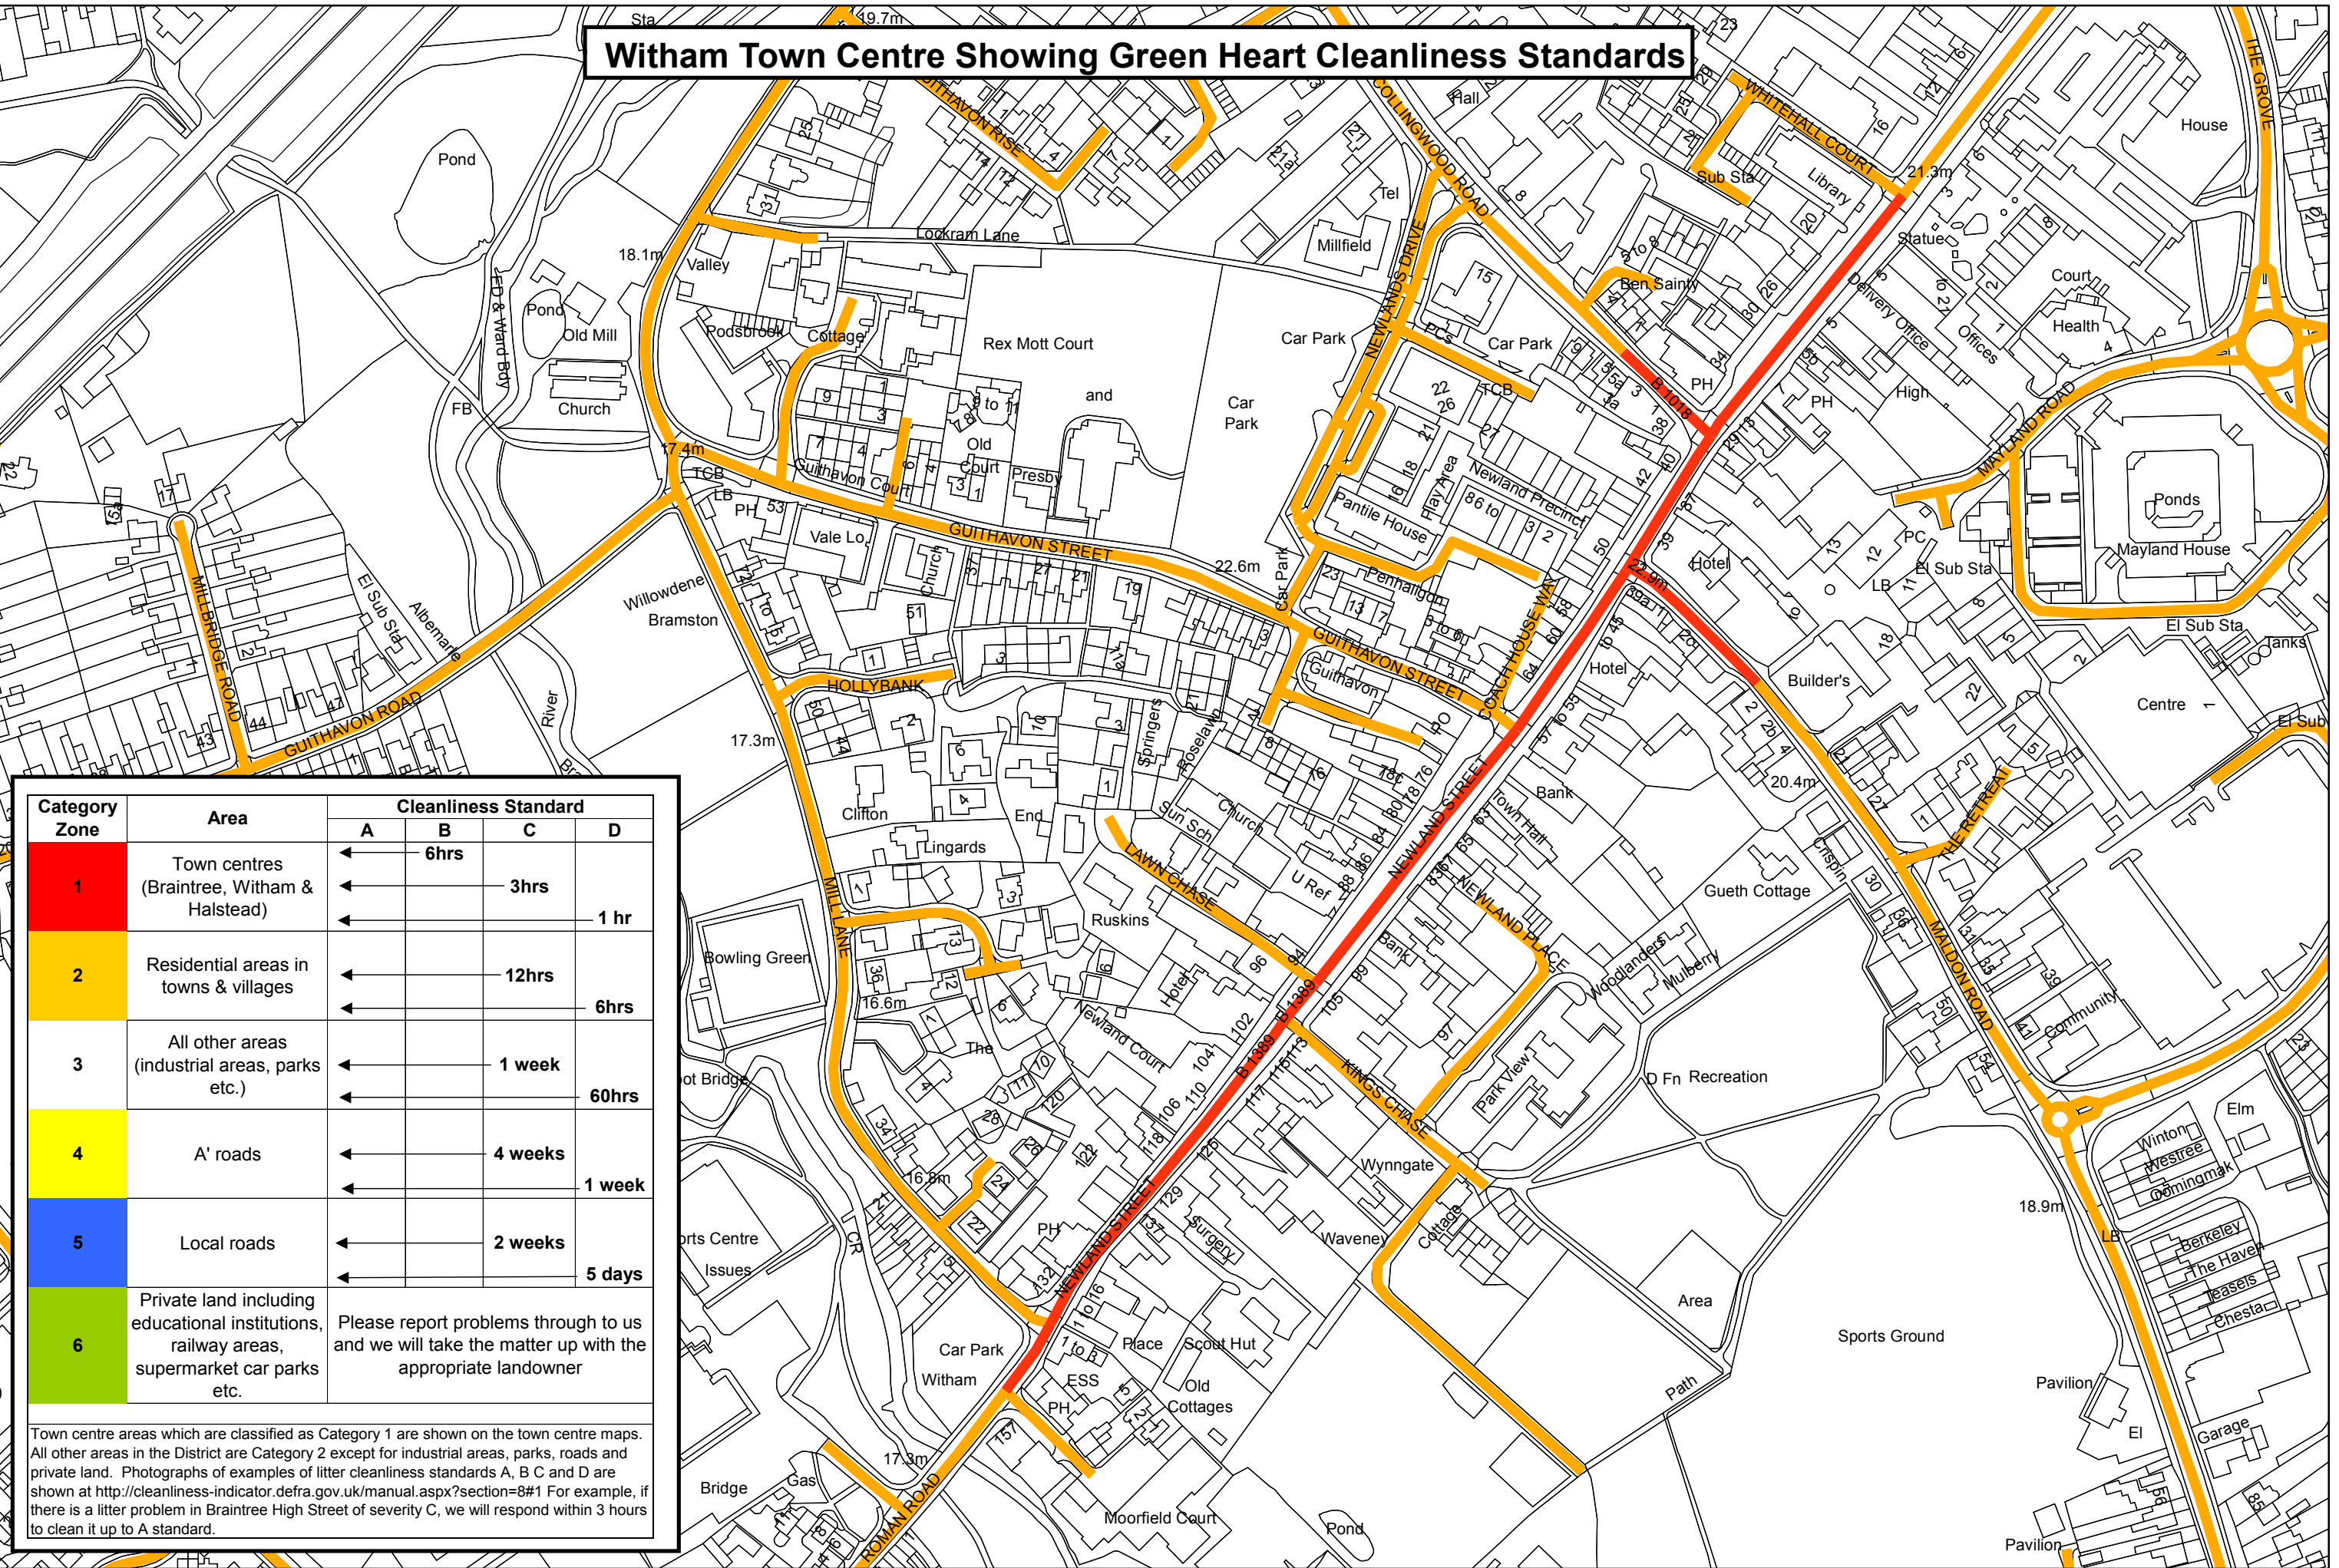

# Witham Town Centre Showing Green Heart Cleanliness Standards

Category Zone	Area	Cleanliness Standard			
		A	B	C	D
1	Town centres (Braintree, Witham & Halstead)	←	6hrs	←	3hrs
		←		←	1 hr
2	Residential areas in towns & villages	←		←	12hrs
		←		←	6hrs
3	All other areas (industrial areas, parks etc.)	←		←	1 week
		←		←	60hrs
4	A' roads	←		←	4 weeks
		←		←	1 week
5	Local roads	←		←	2 weeks
		←		←	5 days
6	Private land including educational institutions, railway areas, supermarket car parks etc.	Please report problems through to us and we will take the matter up with the appropriate landowner			

Town centre areas which are classified as Category 1 are shown on the town centre maps. All other areas in the District are Category 2 except for industrial areas, parks, roads and private land. Photographs of examples of litter cleanliness standards A, B C and D are shown at <http://cleanliness-indicator.defra.gov.uk/manual.aspx?section=8#1> For example, if there is a litter problem in Braintree High Street of severity C, we will respond within 3 hours to clean it up to A standard.