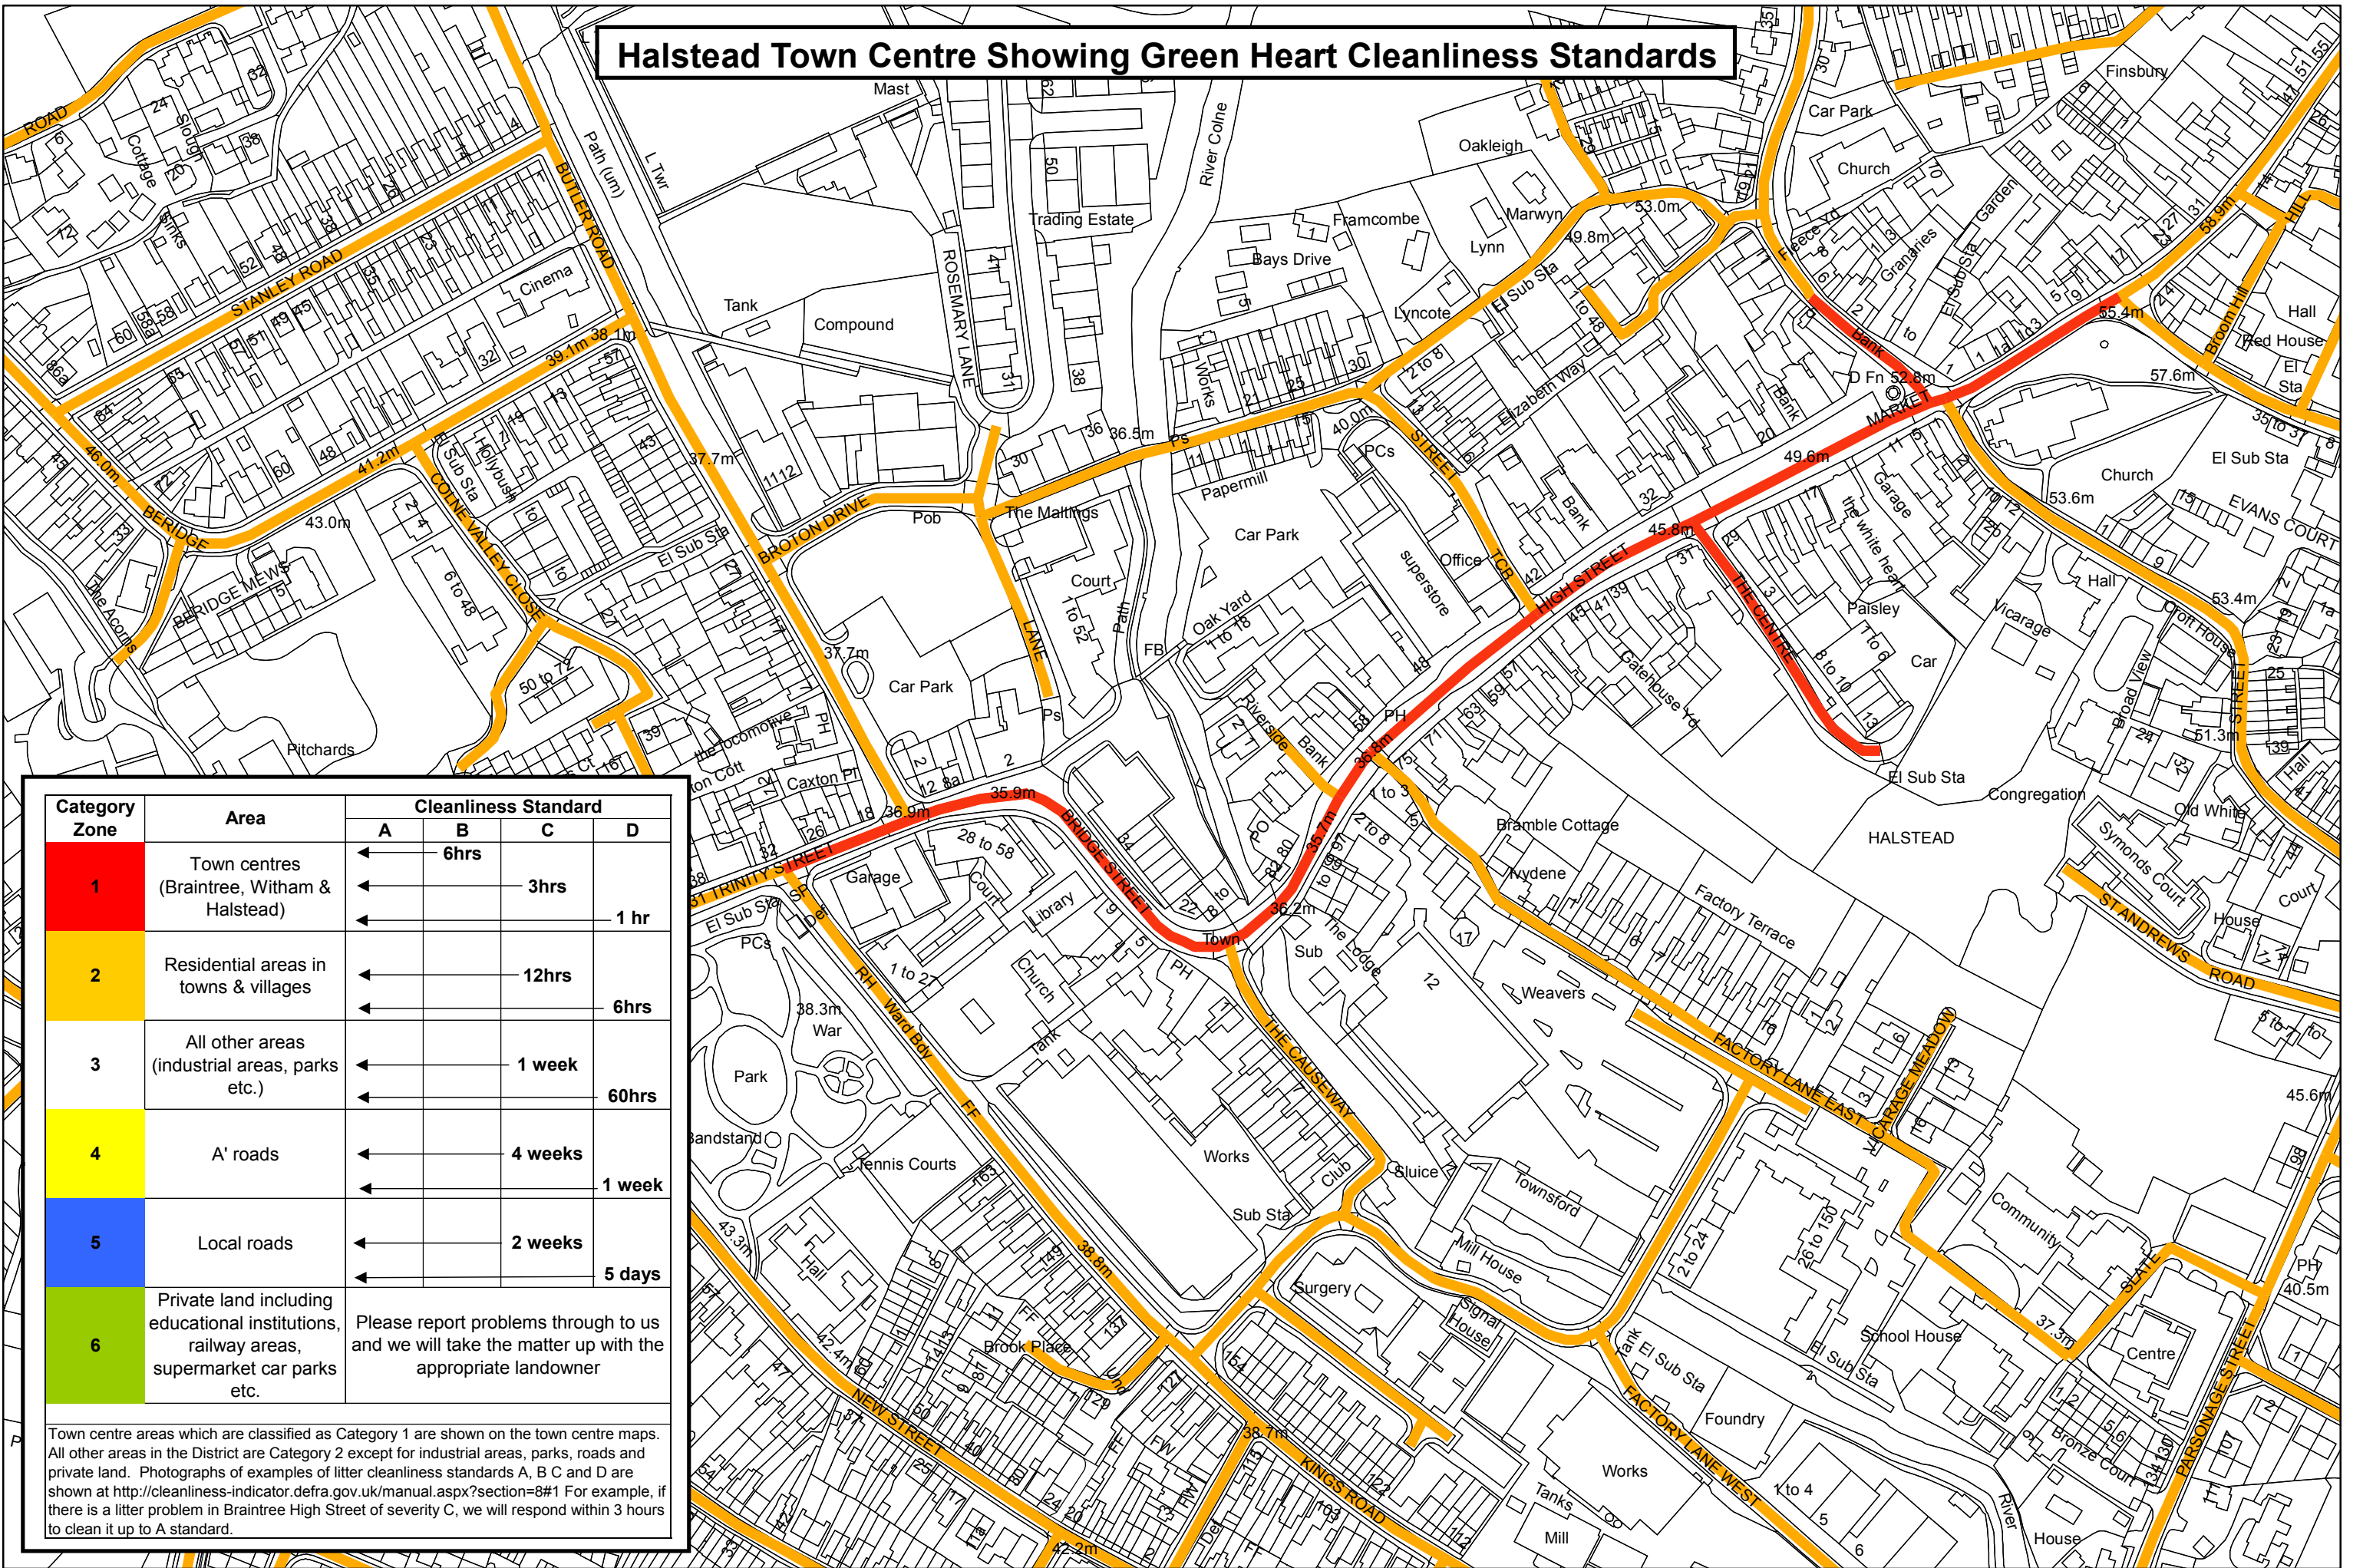

Halstead Town Centre Showing Green Heart Cleanliness Standards

Category Zone	Area	Cleanliness Standard			
		A	B	C	D
1	Town centres (Braintree, Witham & Halstead)	←	6hrs	3hrs	1 hr
2	Residential areas in towns & villages	←		12hrs	6hrs
3	All other areas (industrial areas, parks etc.)	←		1 week	60hrs
4	A' roads	←		4 weeks	1 week
5	Local roads	←		2 weeks	5 days
6	Private land including educational institutions, railway areas, supermarket car parks etc.	Please report problems through to us and we will take the matter up with the appropriate landowner			

Town centre areas which are classified as Category 1 are shown on the town centre maps. All other areas in the District are Category 2 except for industrial areas, parks, roads and private land. Photographs of examples of litter cleanliness standards A, B C and D are shown at <http://cleanliness-indicator.defra.gov.uk/manual.aspx?section=8#1> For example, if there is a litter problem in Braintree High Street of severity C, we will respond within 3 hours to clean it up to A standard.

"Reproduced from the Ordnance Survey mapping with the permission of the Controller of her Majesty's Stationery Office © Crown Copyright. Unauthorised reproduction infringes Crown Copyright and may lead to prosecutions or civil proceedings." O/S Licence No. LA 100018490. 2010. Braintree District Council