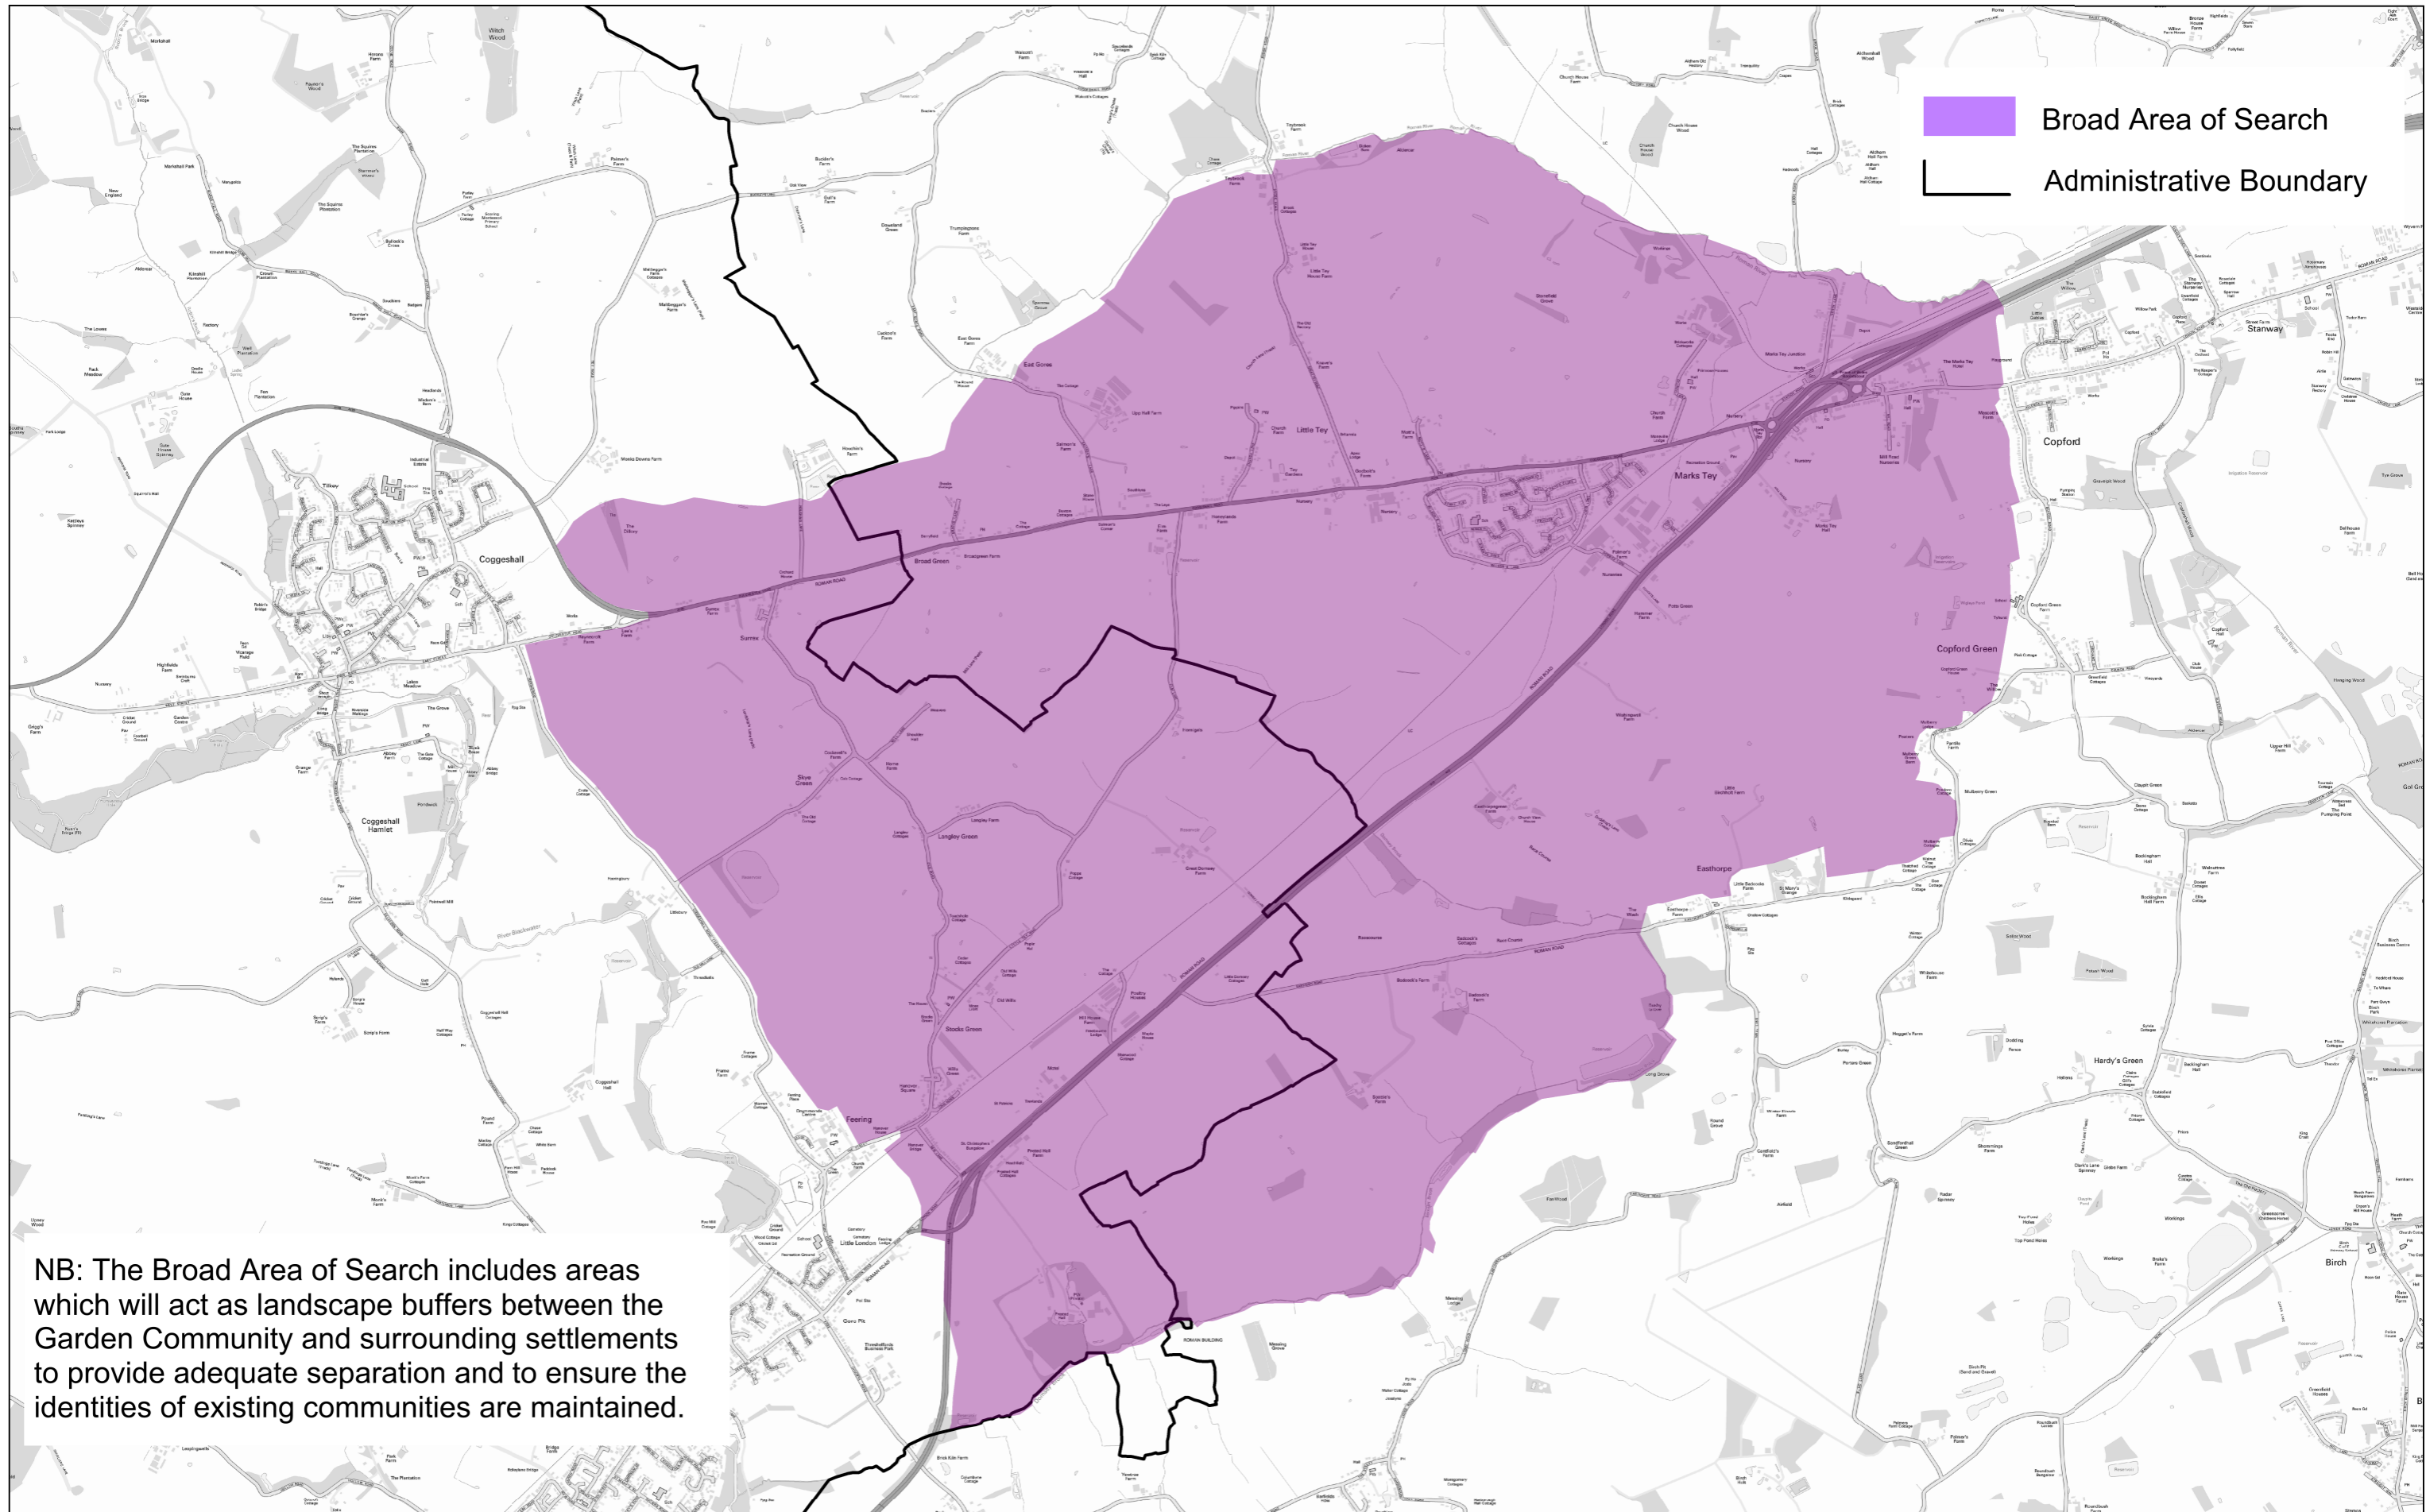

Colchester Braintree Borders Garden Community - Broad Area of Search

EXD/080B

NB: The Broad Area of Search includes areas which will act as landscape buffers between the Garden Community and surrounding settlements to provide adequate separation and to ensure the identities of existing communities are maintained.