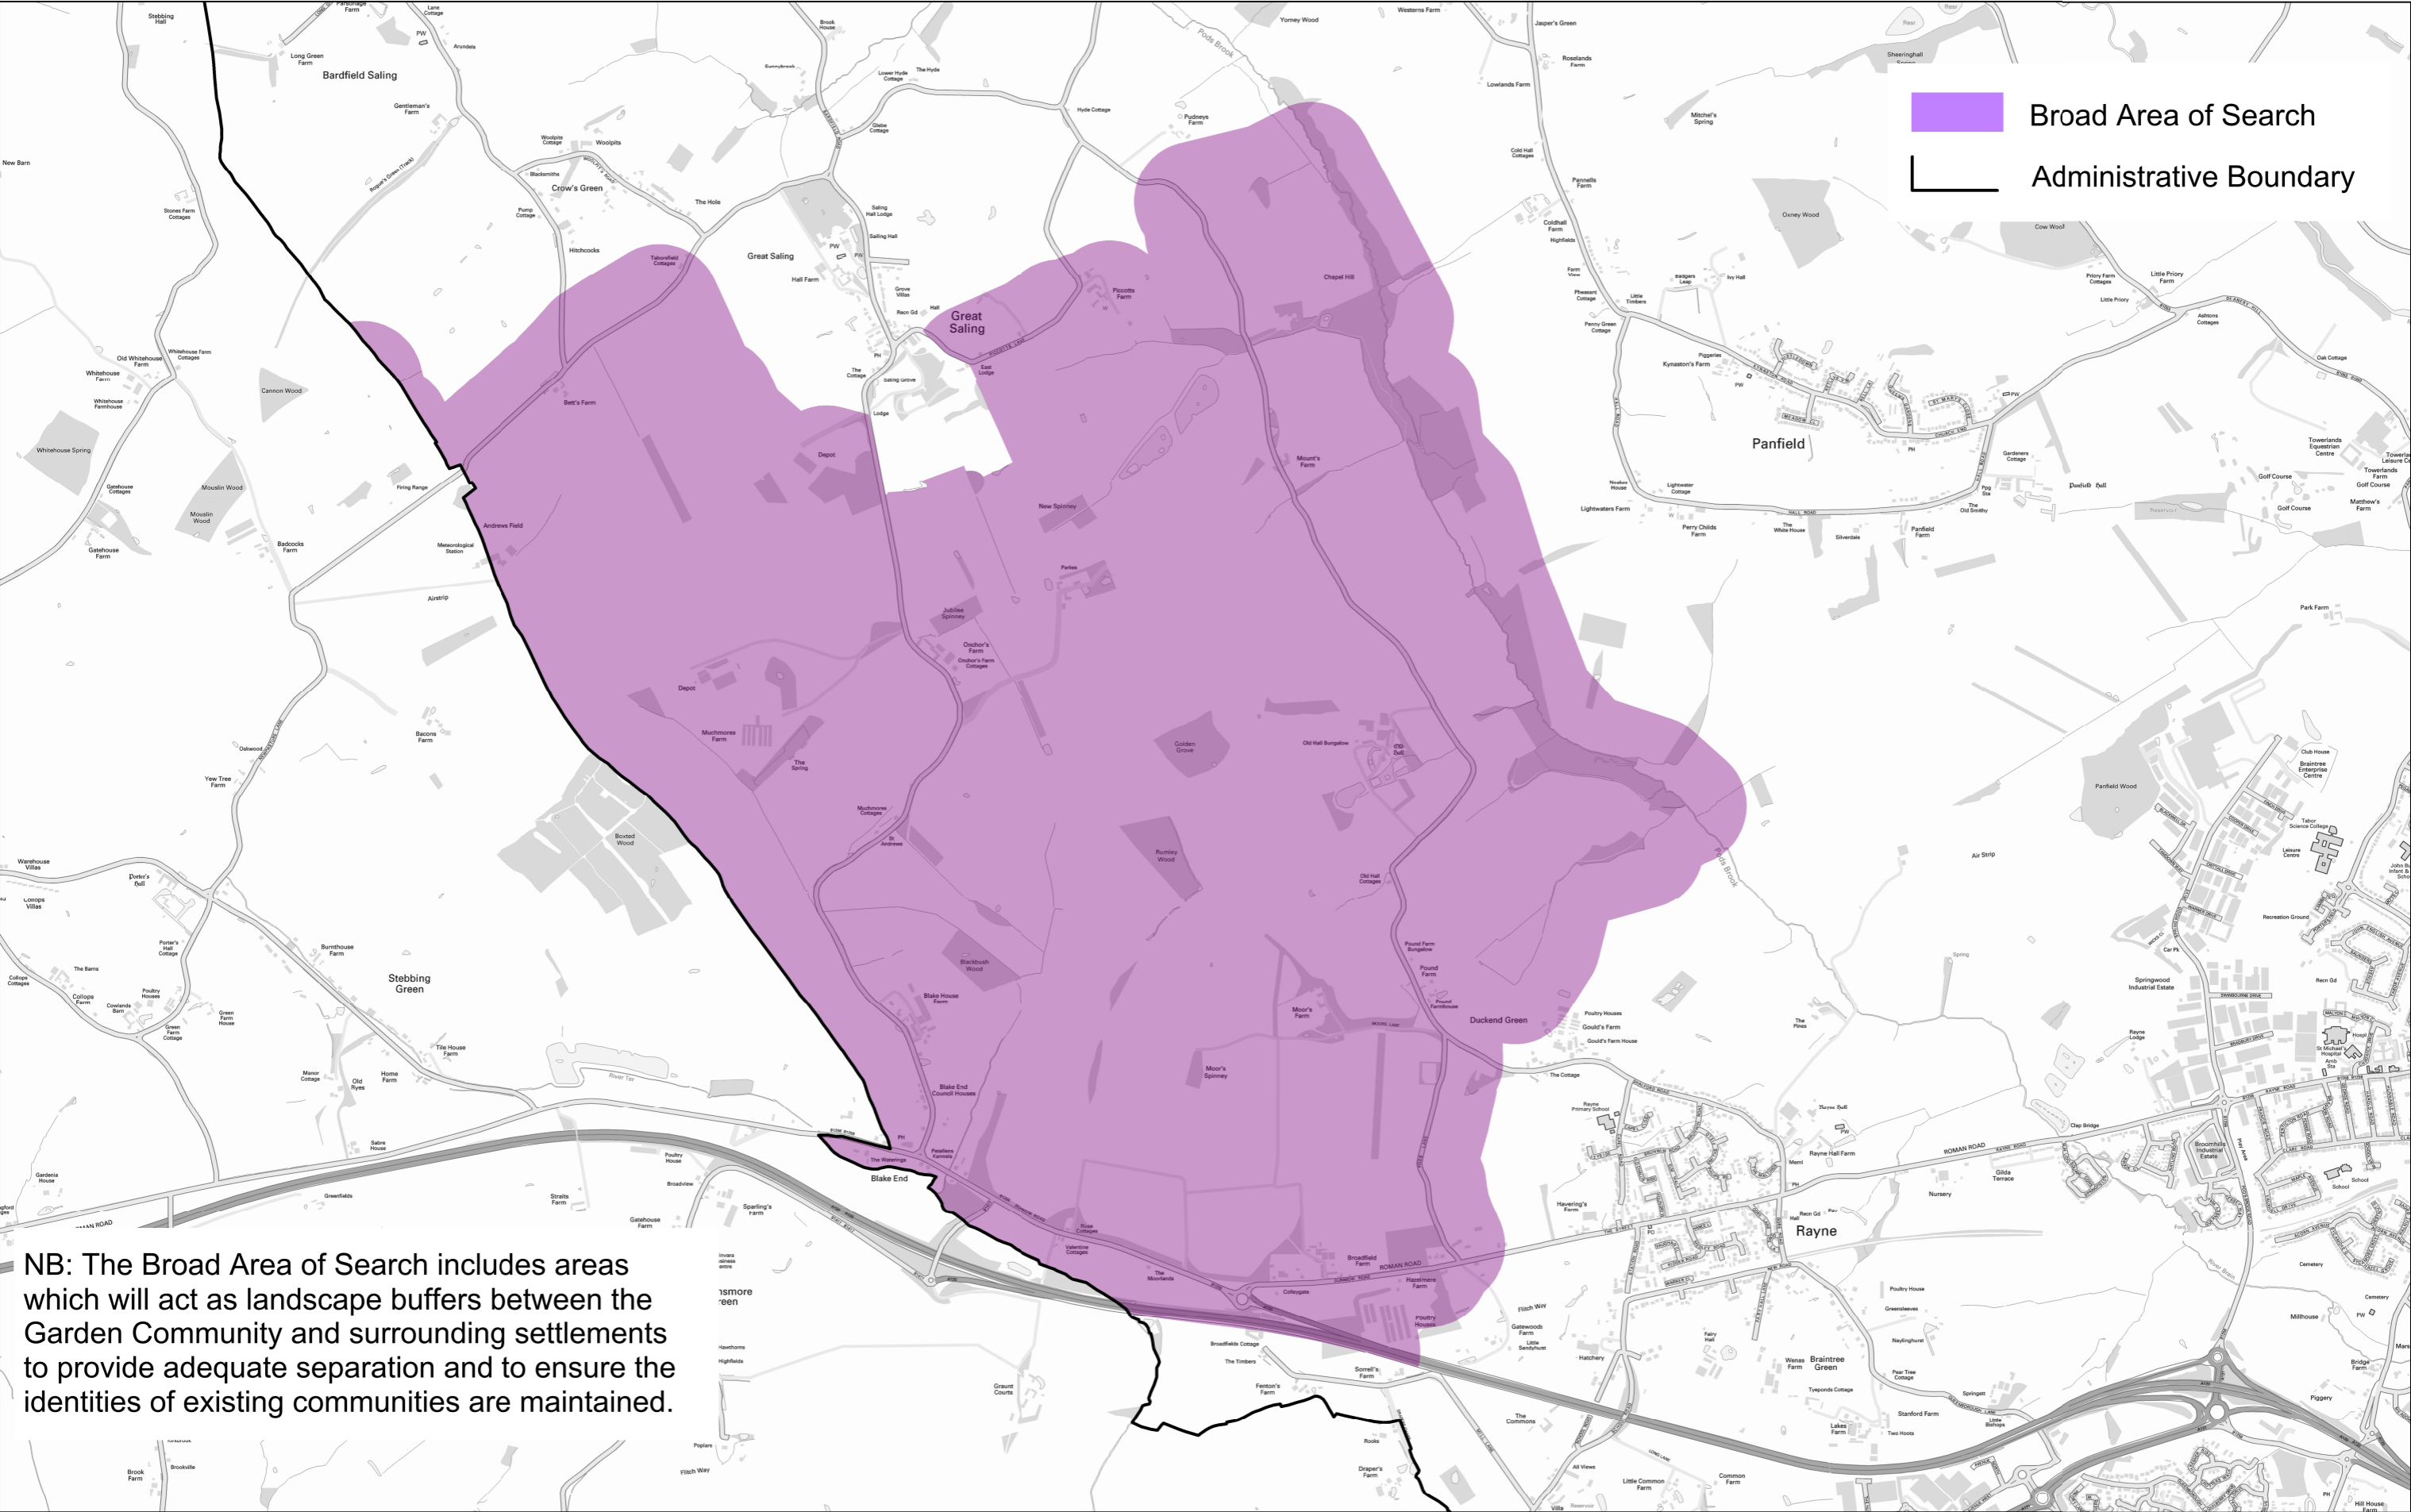

West of Braintree Garden Community - Broad Area of Search

NB: The Broad Area of Search includes areas which will act as landscape buffers between the Garden Community and surrounding settlements to provide adequate separation and to ensure the identities of existing communities are maintained.