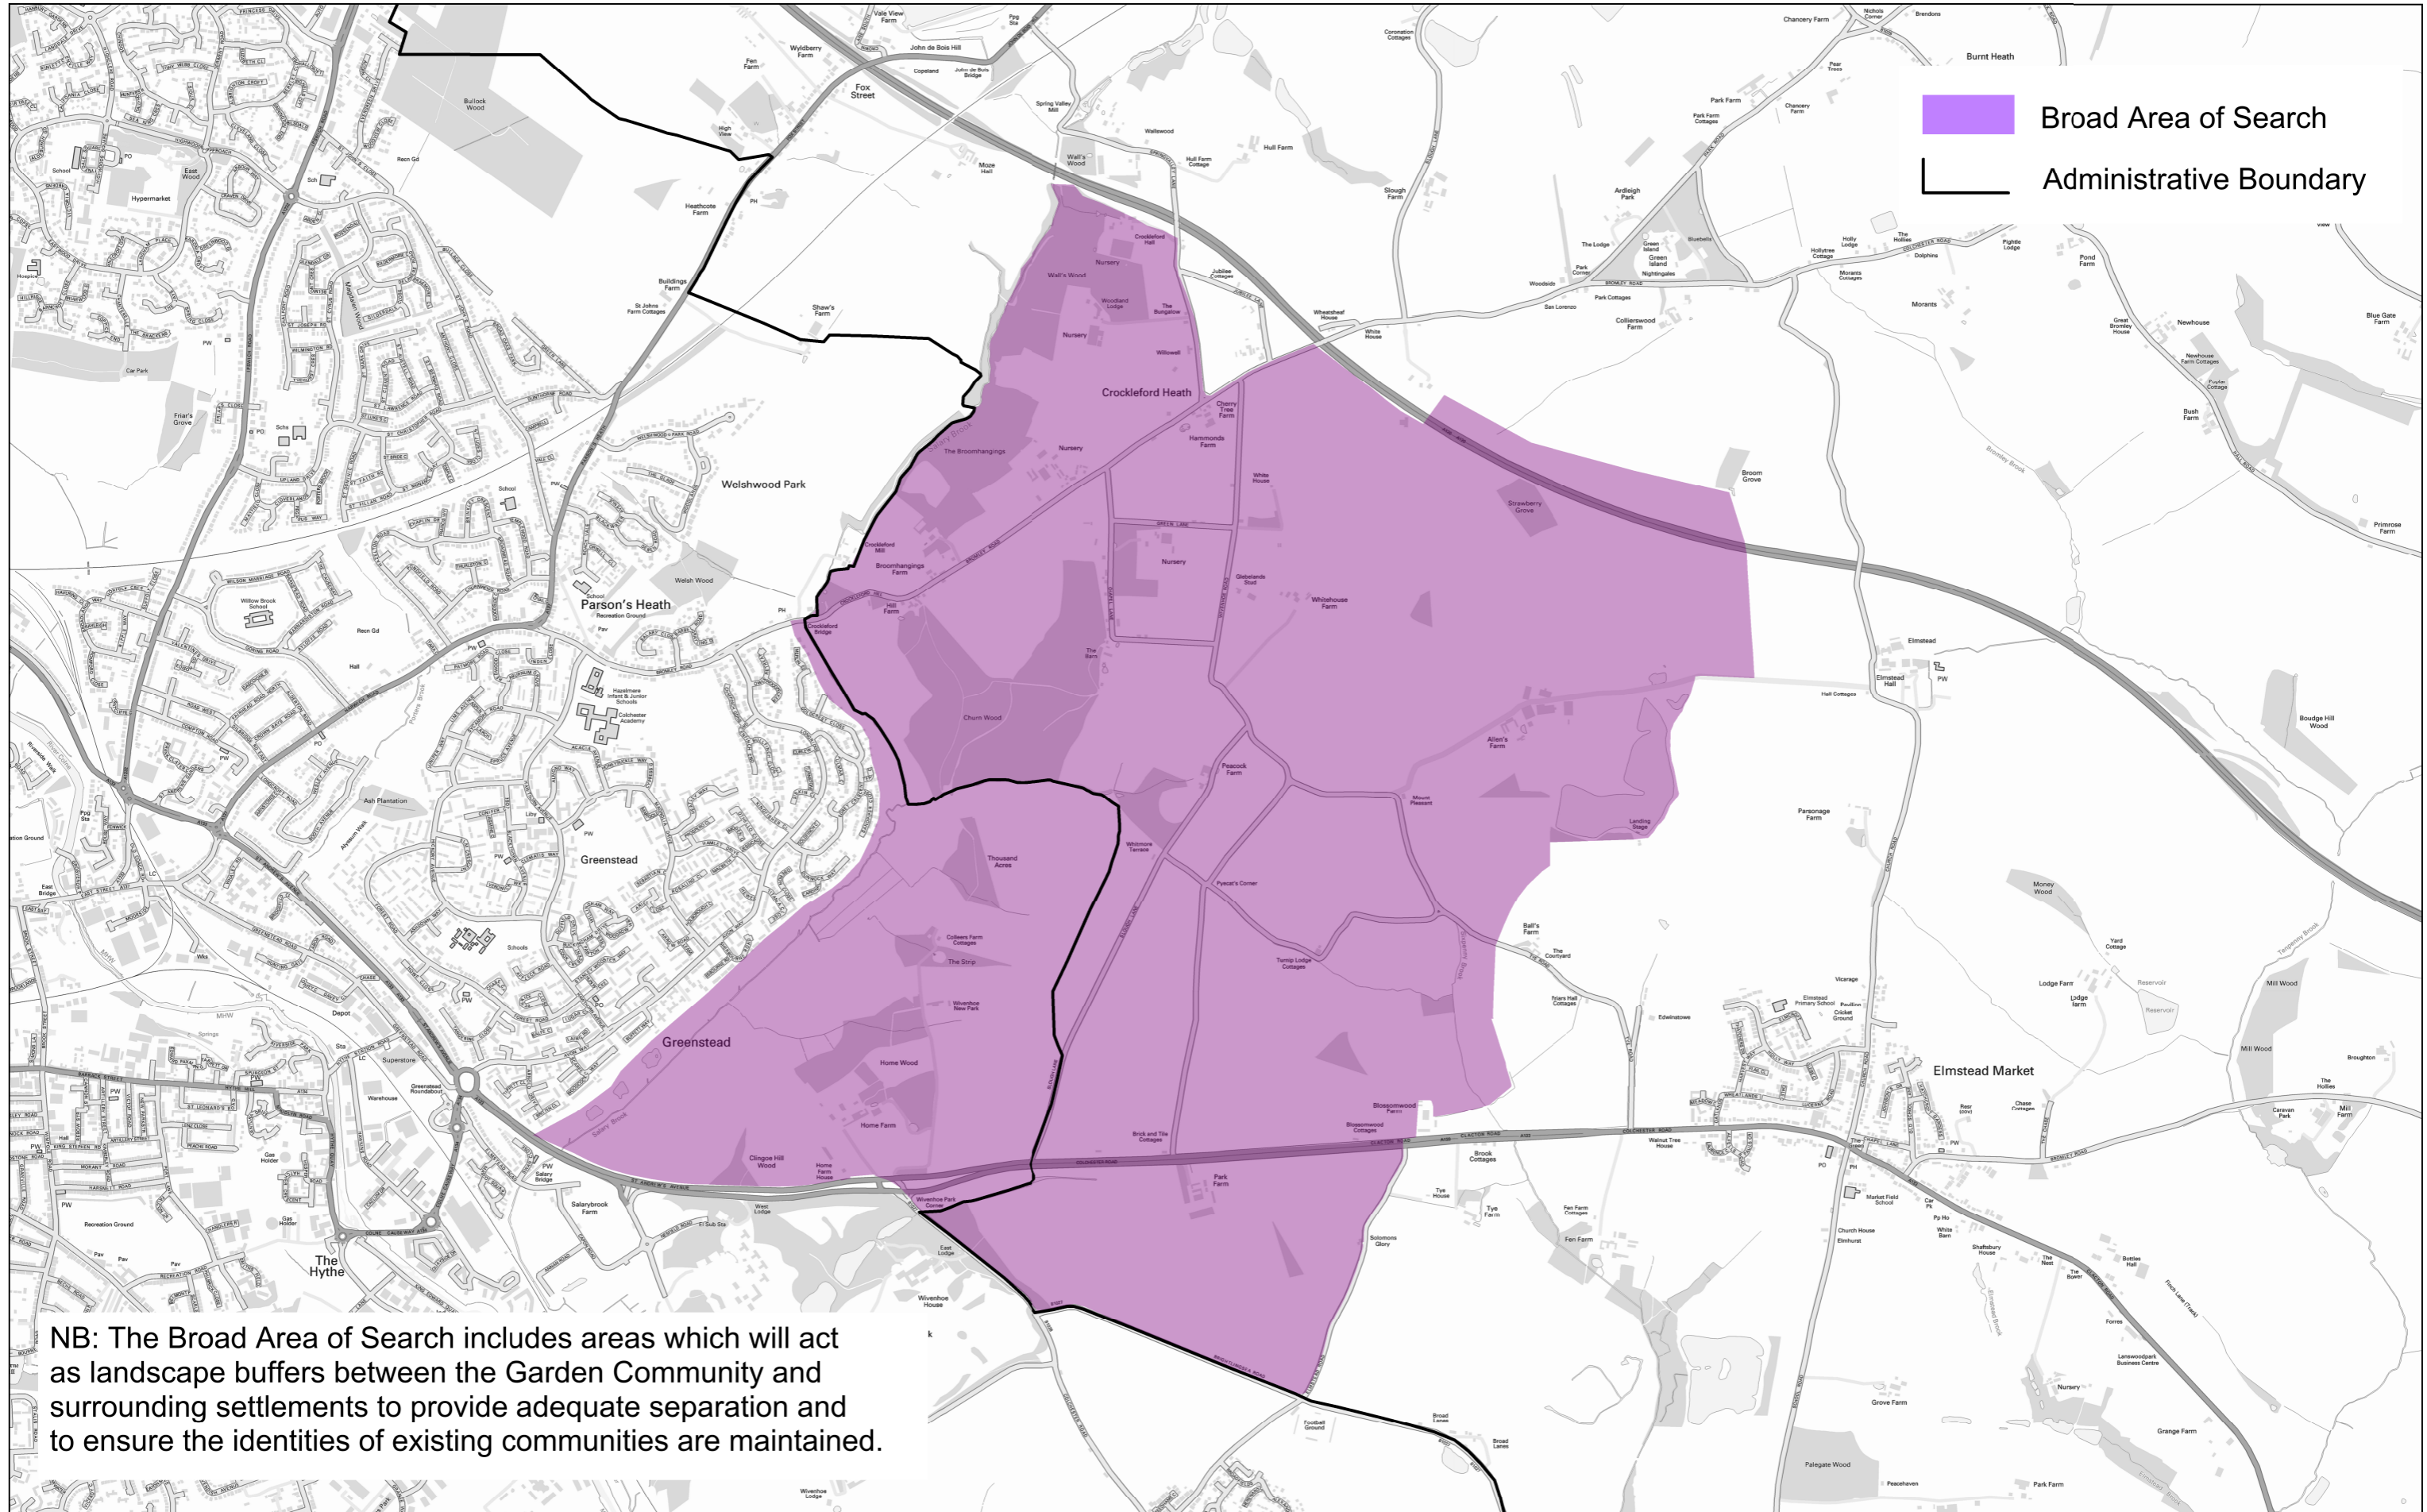

# Tending Colchester Borders Garden Community - Broad Area of Search

NB: The Broad Area of Search includes areas which will act as landscape buffers between the Garden Community and surrounding settlements to provide adequate separation and to ensure the identities of existing communities are maintained.