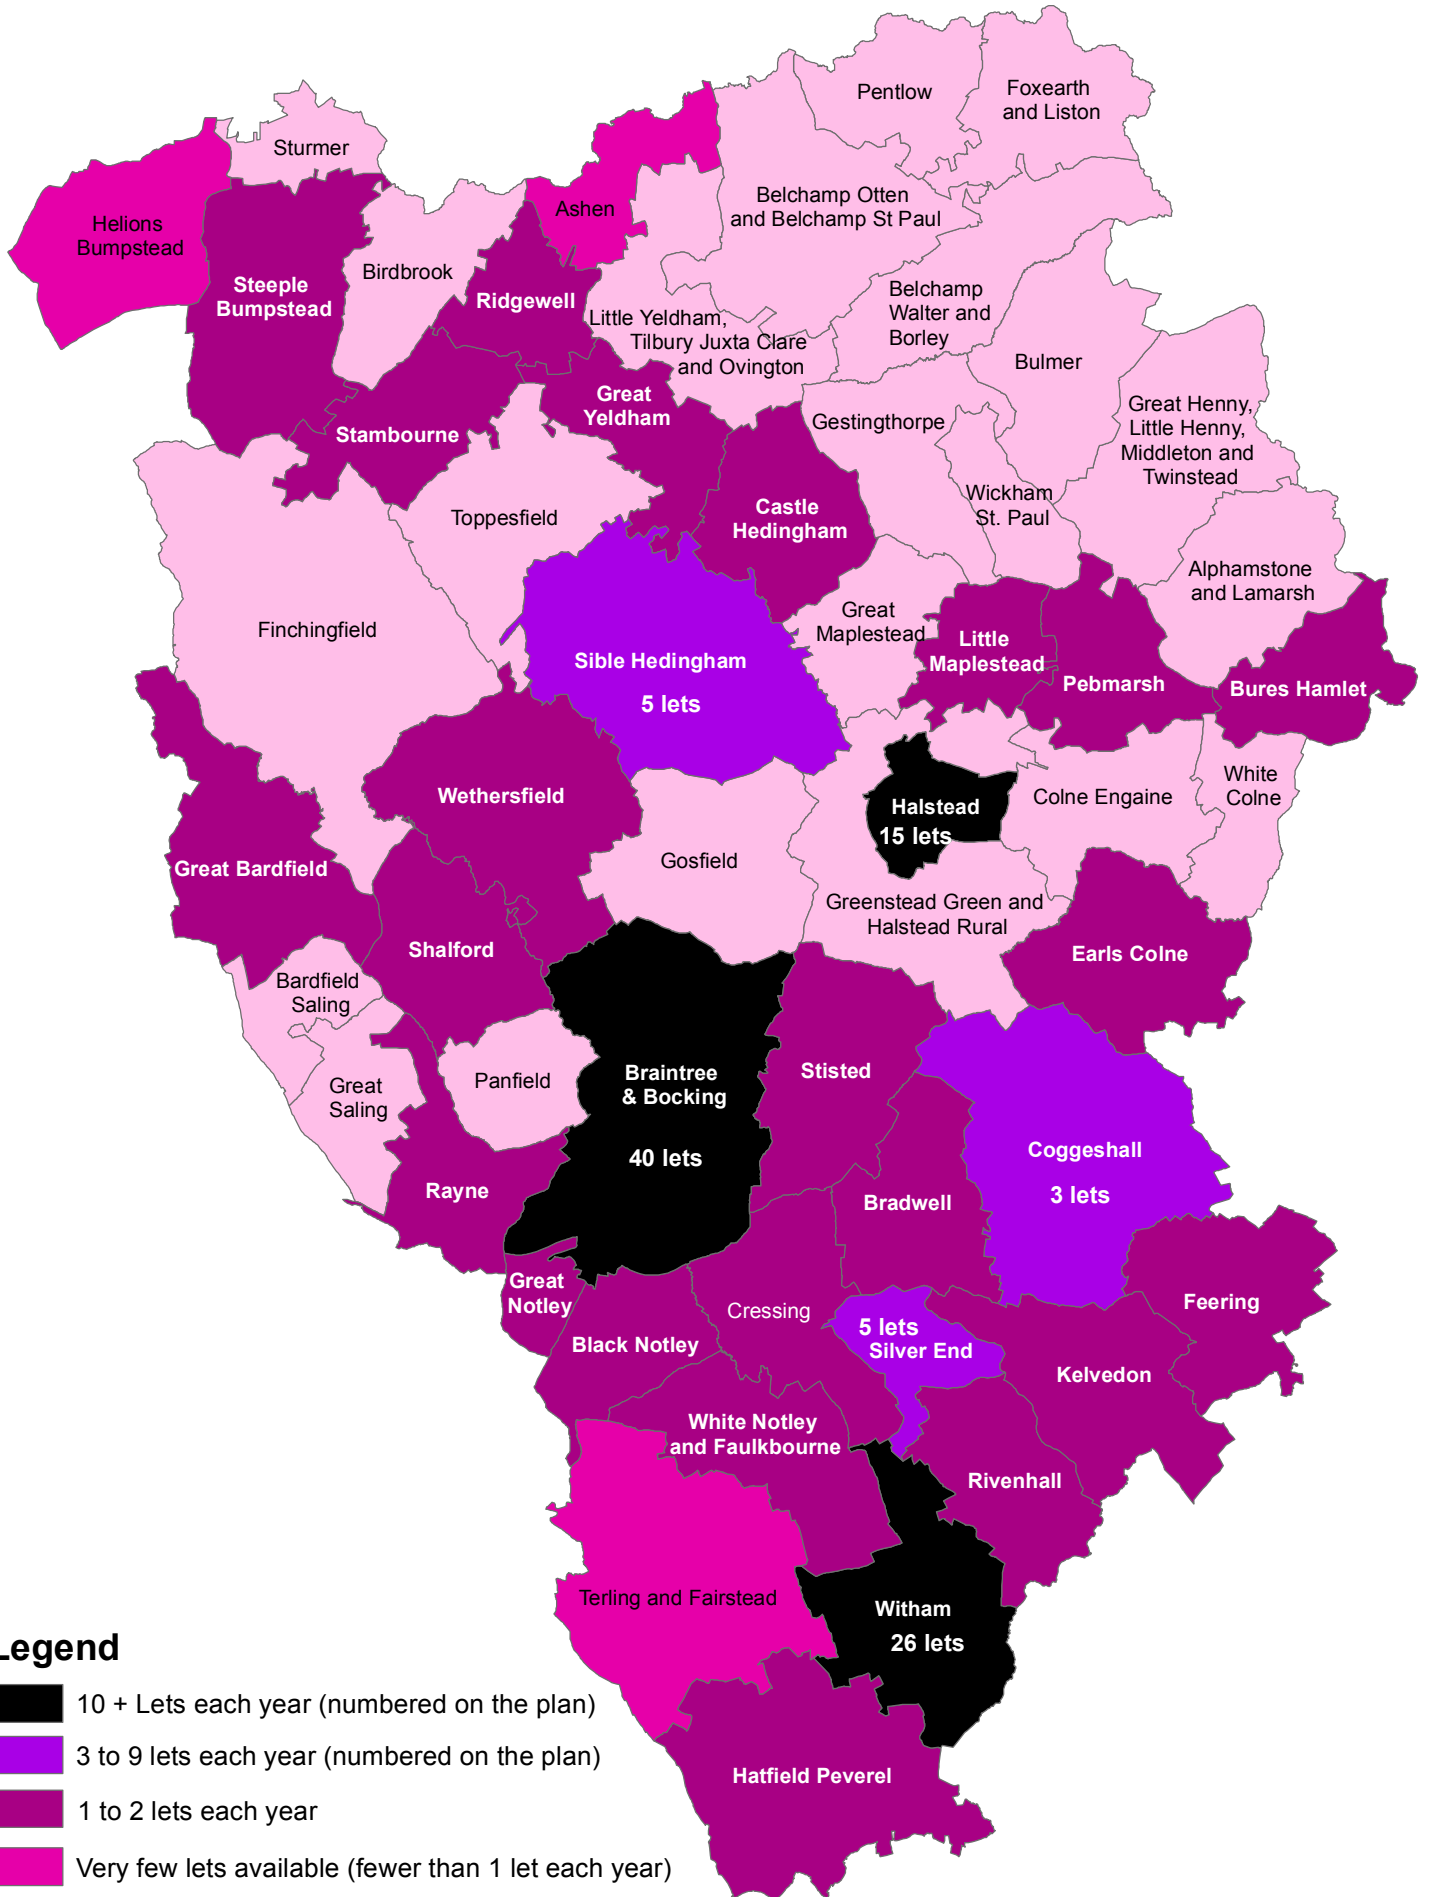

Average number of 3 bed houses which became available to let each year

Legend

- 10 + Lets each year (numbered on the plan)
- 3 to 9 lets each year (numbered on the plan)
- 1 to 2 lets each year
- Very few lets available (fewer than 1 let each year)
- Only rare lets available (2 lets or fewer over 8 years)
- There are no 3 bed houses in this location

The average number of lets are taken from all lets between April 2009 - March 2017.